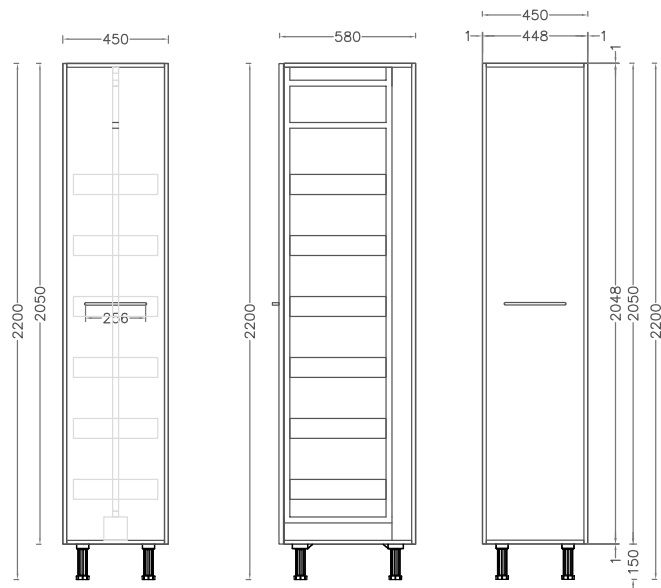

45cm Pull Out Pantry/Linen Cupboard – Quality Series

Code: QPCPO45

- Bright white high-gloss finish (interior & exterior)
- 18mm HMR MDF doors (high moisture resistant)
- Premium 2-pack epoxy-painted doors
- Hand-polished glossy surface
- 16mm HMR particleboard carcass
- Durable PET-laminated cabinetry
- Six internal shelving units
- Quality runners
- Drill bit & template provided for handles
- Adjustable feet (145–175mm)
- Pre-assembled for simple DIY installation
- Eco-friendly packaging

Choose your handle option

All dimensions stated are nominal sizes. Variations may occur during manufacturing, and care should be taken to check sizing before installation as measurements/drawing specifications are a guide only and subject to change without notice.