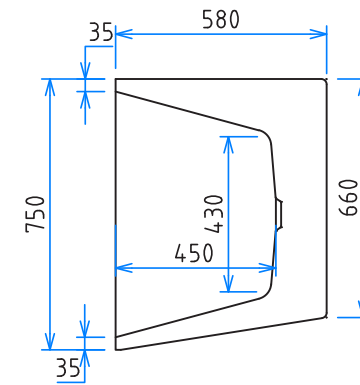

MADRID RIGHT-HAND 150CM FREESTANDING BATH

Code: MAD150WHRH

- Double-skin Sanity grade acrylic sheets
- Reinforced with High-quality fiberglass
- Durable, easy to clean and retains heat
- High Stability whilst being light in weight for installation.
- Adjustable self-supporting feet
- Designed for easy installation
- Drain and overflow assembly included
- Integrated overflow
- Includes Pop-up waste

Pop-Up Plug Waste Options

All dimensions stated are nominal sizes. Variations may occur during manufacturing, and care should be taken to check sizing before installation as measurements/drawing specifications are a guide only and subject to change without notice.