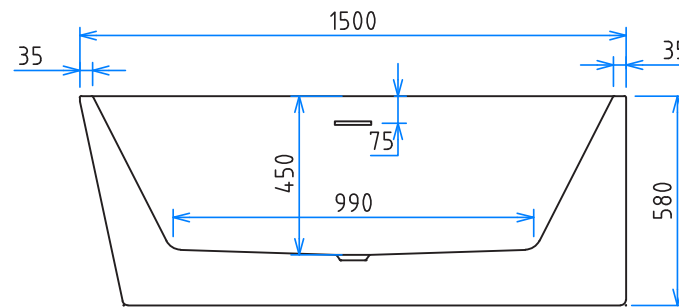

MADRID RIGHT-HAND 150CM FREESTANDING BATH

Code: MAD150WHRH

- Double-skin Sanity grade acrylic sheets
- Reinforced with High-quality fiberglass
- Durable, easy to clean and retains heat
- High Stability whilst being light in weight for installation.
- Adjustable self-supporting feet
- Designed for easy installation
- Drain and overflow assembly included
- Integrated overflow
- Includes Pop-up waste

Pop-Up Plug Waste Options

All dimensions stated are nominal sizes. Variations may occur during manufacturing, and care should be taken to check sizing before installation as measurements/drawing specifications are a guide only and subject to change without notice.