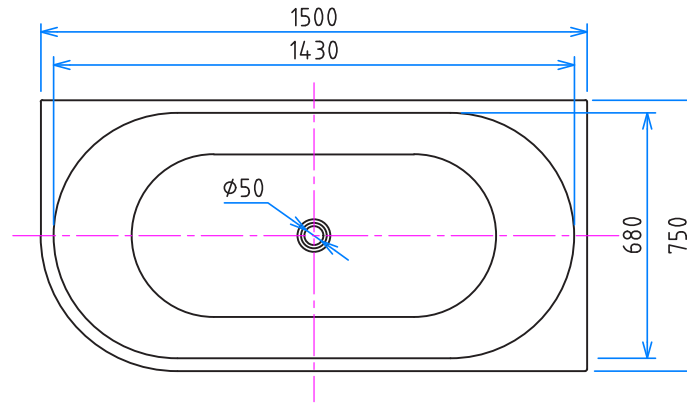

MADRID RIGHT-HAND 150CM FREESTANDING BATH

Code: MAD150WHRH

- Double-skin Sanity grade acrylic sheets
- Reinforced with High-quality fiberglass
- Durable, easy to clean and retains heat
- High Stability whilst being light in weight for installation.
- Adjustable self-supporting feet
- Designed for easy installation
- Drain and overflow assembly included
- Integrated overflow
- Includes Pop-up waste

Pop-Up Plug Waste Options

All dimensions stated are nominal sizes. Variations may occur during manufacturing, and care should be taken to check sizing before installation as measurements/drawing specifications are a guide only and subject to change without notice.