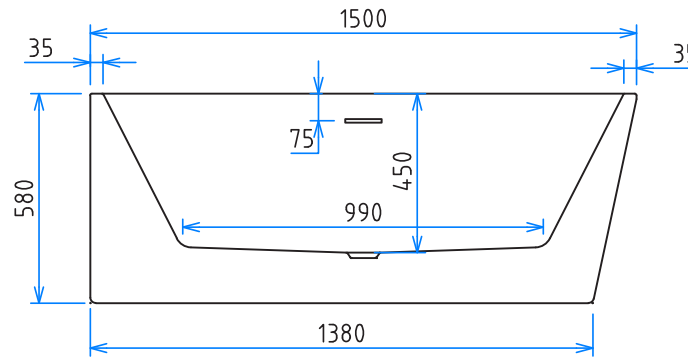

MADRID LEFT-HAND 150CM FREESTANDING BATH

Code: MAD150WHLH

- Double-skin Sanity grade acrylic sheets
- Reinforced with High-quality fiberglass
- Durable, easy to clean and retains heat
- High Stability whilst being light in weight for installation.
- Adjustable self-supporting feet
- Designed for easy installation
- Drain and overflow assembly included
- Integrated overflow
- Includes Pop-up waste

Pop-Up Plug Waste Options

All dimensions stated are nominal sizes. Variations may occur during manufacturing, and care should be taken to check sizing before installation as measurements/drawing specifications are a guide only and subject to change without notice.