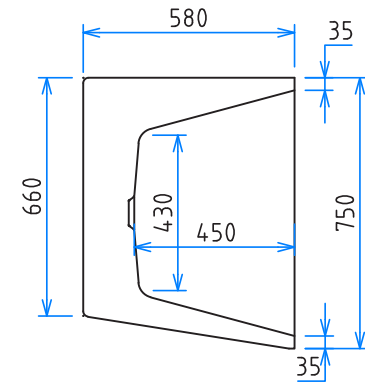

MADRID LEFT-HAND 150CM FREESTANDING BATH

Code: MAD150WHLH

- Double-skin Sanity grade acrylic sheets
- Reinforced with High-quality fiberglass
- Durable, easy to clean and retains heat
- High Stability whilst being light in weight for installation.
- Adjustable self-supporting feet
- Designed for easy installation
- Drain and overflow assembly included
- Integrated overflow
- Includes Pop-up waste

Pop-Up Plug Waste Options

All dimensions stated are nominal sizes. Variations may occur during manufacturing, and care should be taken to check sizing before installation as measurements/drawing specifications are a guide only and subject to change without notice.