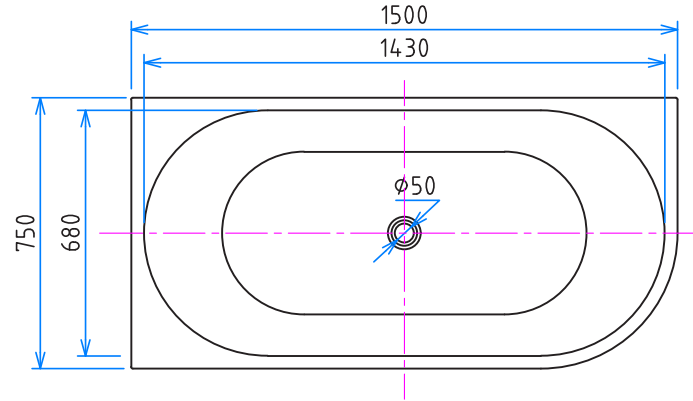

MADRID LEFT-HAND 150CM FREESTANDING BATH

Code: MAD150WHLH

- Double-skin Sanity grade acrylic sheets
- Reinforced with High-quality fiberglass
- Durable, easy to clean and retains heat
- High Stability whilst being light in weight for installation.
- Adjustable self-supporting feet
- Designed for easy installation
- Drain and overflow assembly included
- Integrated overflow
- Includes Pop-up waste

Pop-Up Plug Waste Options

All dimensions stated are nominal sizes. Variations may occur during manufacturing, and care should be taken to check sizing before installation as measurements/drawing specifications are a guide only and subject to change without notice.