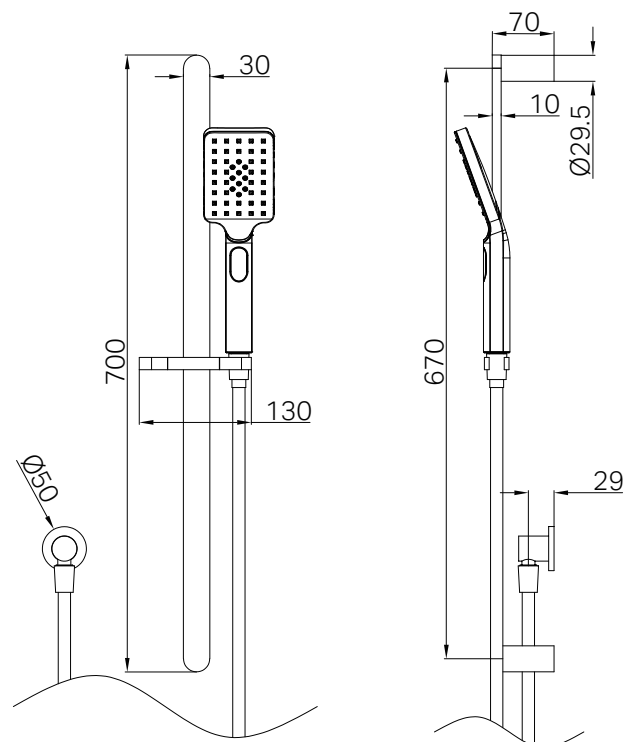

Bianca Shower Rail

Finish & SKU

 Chrome NR30803CH	 Brushed Nickel NR30803BN
 Matte Black NR30803MB	 Brushed Gold NR30803BG
 Gun Metal NR30803GM	

Specifications

Watermark License

WM-060093

Temperature Rating

Min 1°C-Max 75°C

Pressure Rating

Min 150kpa-Max 500kpa

Warranty

Features

- High quality solid metal rail
- 3 function handset
- Exposure square rail
- Strong and durable, satin-smooth hose
- Height adjustable handset slider

- Dimensions are nominal measurements only.