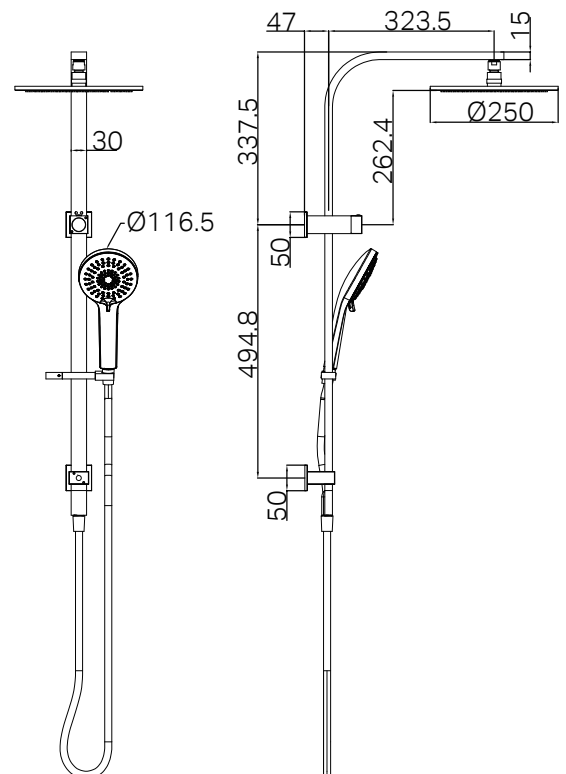

Nero

Bianca Twin Shower

Finish & SKU

 Chrome NR250805fCH	 Brushed Nickel NR250805fBN
 Matte Black NR250805fMB	 Brushed Gold NR250805fBG
 Brushed Bronze NR250805fBZ	 Gun Metal NR250805fGM

Specifications

Watermark License

WM-060093

Pressure Rating

Min 150kpa-Max 500kpa

Temperature Rating

Min 1°C-Max 75°C

Features

- 250mm durable metal shower head.
- 1.5 meter smooth PVC hose.
- 3 Function hand shower.
- Dual check valve complies with AS/NZS 3500 standards for backflow prevention.
- Top water inlet for easy connection.
- Stylish design to complements a modern aesthetic.
- Available in 6 premium finishes.

- Dimensions are nominal measurements only.