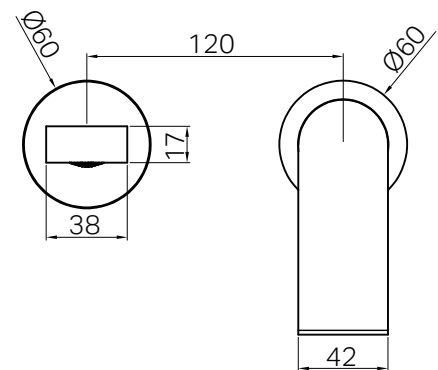

## Bianca Wall Basin/Bath Mixer Separate Back Plate 230mm

### Features

- 35mm ceramic disc cartridge can be adjusted to control water temperature and flow control settings, saving energy
- Solid brass construction for longevity
- Water inlets- 1/2 BSP female
- Suitable for mains pressure installation
- Replaceable trim kits
- Available in different spout lengths
- Packed separately (Body and Trim Kits)
- Includes an additional non-restricting aerator for bath use.

- Dimensions are nominal measurements only.