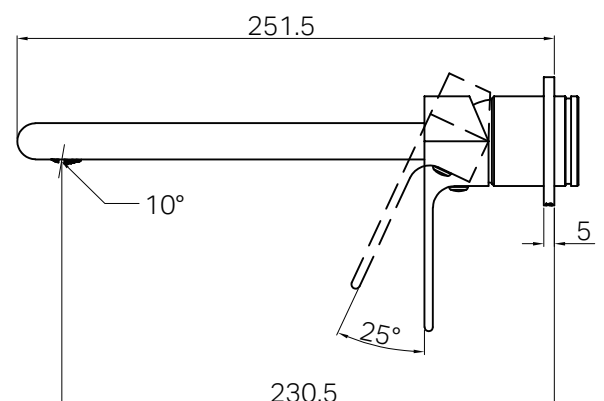

### Features

- 35mm ceramic disc cartridge can be adjusted to control water temperature and flow control settings, saving energy
- Solid brass construction for longevity
- Water inlets- 1/2 BSP female
- Suitable for mains pressure installation
- Replaceable trim kits
- Available in different spout lengths
- Packed separately (Body and Trim Kits)
- Includes an additional non-restricting aerator for bath use.

- Dimensions are nominal measurements only.