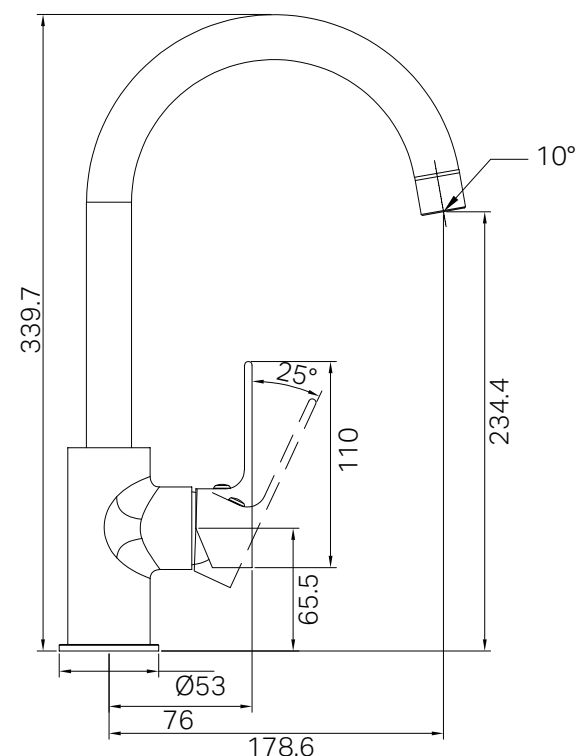

Watermark License

WM-060073

Temperature Rating

Min 1°C-Max 75°C

Pressure Rating

Min 150kpa-Max 500kpa

Warranty

Lead Free

Features

- 25mm ceramic disc cartridge can be adjusted to control water temperature and flow control settings, saving energy
- Solid brass construction for longevity
- NEOPERL aerator with slim stream flow director
- Polyamide PEX flexible hoses- 1/2BSP female
- Suitable for mains pressure installation

- Dimensions are nominal measurements only.

Maintenance And Care

- Regularly check the mixer and connections for signs of wear or leaks.
- Clean the tap with mild soapy water to maintain its appearance, avoiding harsh chemicals and abrasive materials that may damage the finish.