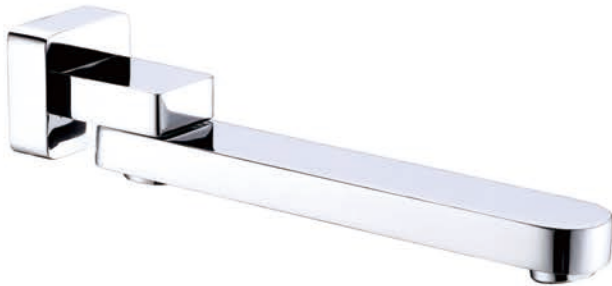

SWIVEL BATH SPOUT

Dimensions are nominal measurements only.

SPECIFICATION

PRODUCT CODE	YSW207
WELS RATING	N/A
WATERMARK LICENSE	WM-060073
TEMPERATURE RATING	MIN 1°C-MAX 75°C
PRESSURE RATING	MIN 150KPa-MAX 500KPa

FINISH

	NR207CH	chrome
	NR207BRG	brushed rose gold
	NR207MB	matte black
	NR207BN	brushed nickel
	NR207GM	gun metal
	NR207BG	brushed gold

MAINTENANCE AND CARE

All surfaces should be cleaned with mild liquid detergent or soap and water.