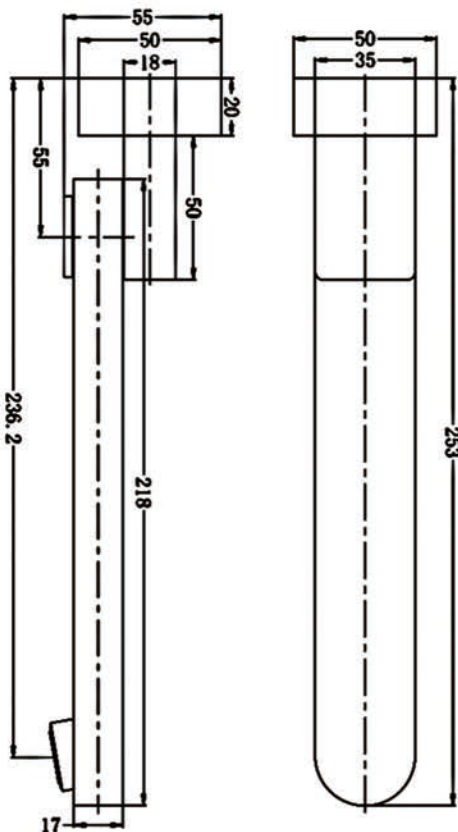

SWIVEL BATH SPOUT

Dimensions are nominal measurements only.

SPECIFICATION

PRODUCT CODE	YSW207
WELS RATING	N/A
WATERMARK LICENSE	WM-060073
TEMPERATURE RATING	MIN 1°C-MAX 75°C
PRESSURE RATING	MIN 150KPa-MAX 500KPa