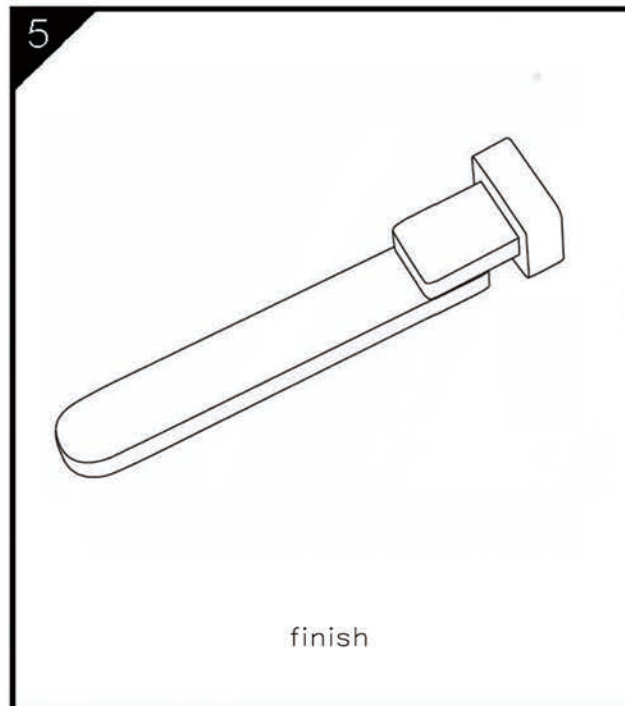

MAINTENANCE AND CARE

All surfaces should be cleaned with mild liquid detergent or soap and water.

Do not use cream cleaners or citrus based cleaning products, as they are abrasive.

Use of unsuitable cleaning agents may damage the surface. Any damage caused in this way will not be covered by warranty