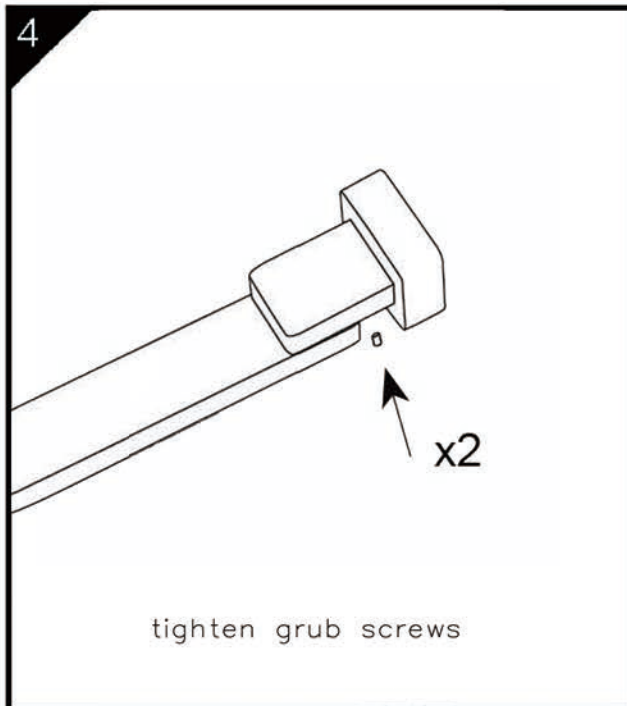

MAINTENANCE AND CARE

All surfaces should be cleaned with mild liquid detergent or soap and water.

Do not use cream cleaners or citrus based cleaning products, as they are abrasive.

Use of unsuitable cleaning agents may damage the surface. Any damage caused in this way will not be covered by warranty