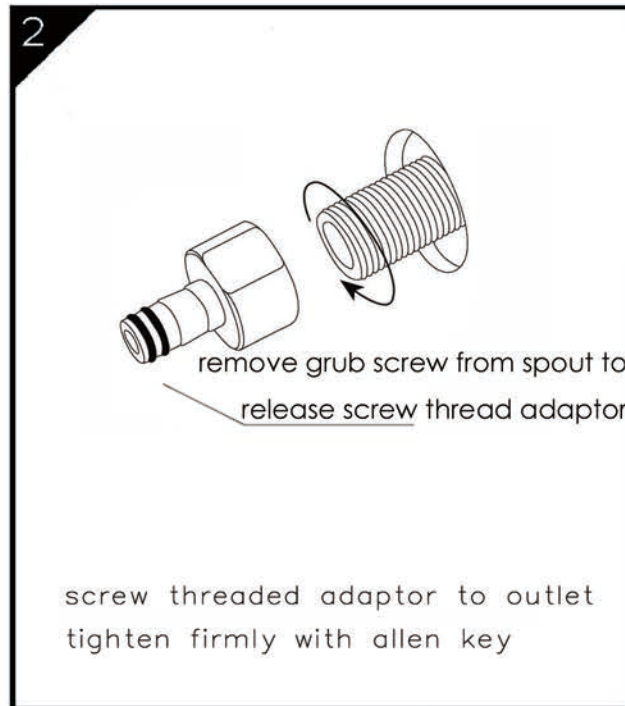

PACKAGING INCLUDES

- 1x Spout
- 1x installation kit

Versions: 2019.12

www.nerotapware.com.au

MAINTENANCE AND CARE

All surfaces should be cleaned with mild liquid detergent or soap and water.

Do not use cream cleaners or citrus based cleaning products, as they are abrasive.