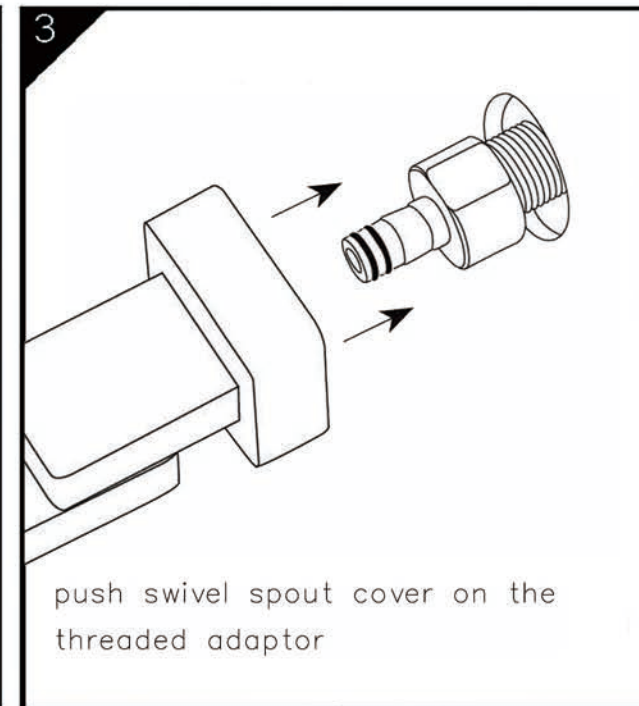

MAINTENANCE AND CARE

All surfaces should be cleaned with mild liquid detergent or soap and water.

Do not use cream cleaners or citrus based cleaning products, as they are abrasive.

Use of unsuitable cleaning agents may damage the surface. Any damage caused in this way will not be covered by warranty