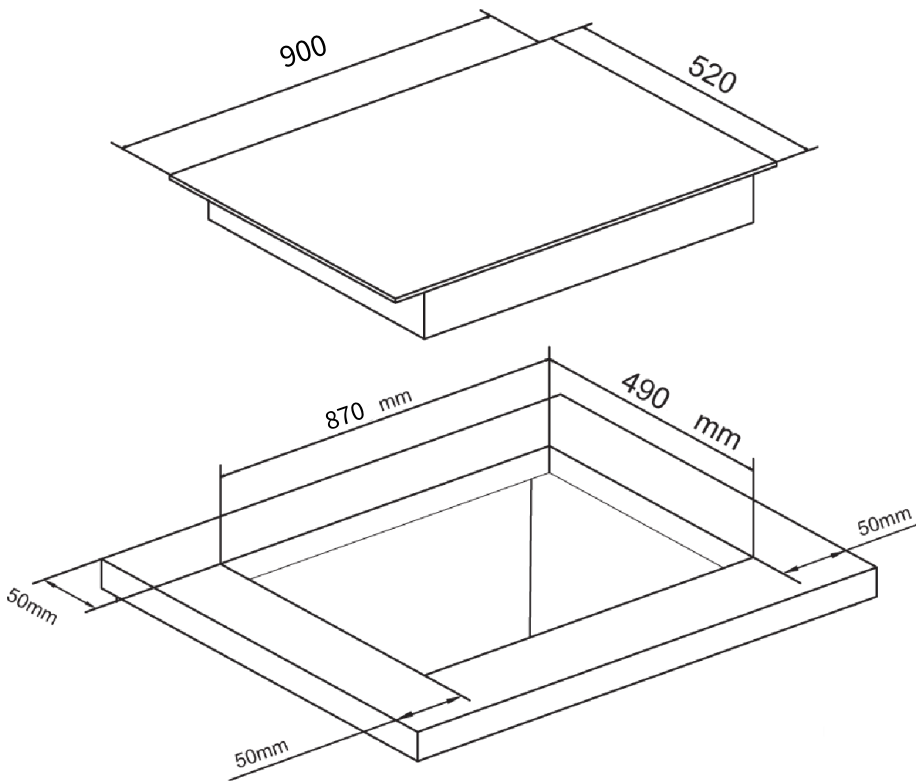

90cm Induction Cooktop

COOKTOP

PRODUCT CODE: **ECT90ICB**

euroappliances

TECHNICAL SPECIFICATIONS

All specifications and product sizes may be varied by the manufacturer without notice. Euro Appliances are not responsible for any errors or omissions. Pictures, specifications and dimensions are for illustration purposes only and cut outs for appliances should only be physical product measurements. All dimensions and information are for indicative use only. Please refer to all technical specifications in product booklet supplied with appliance, prior to installation.