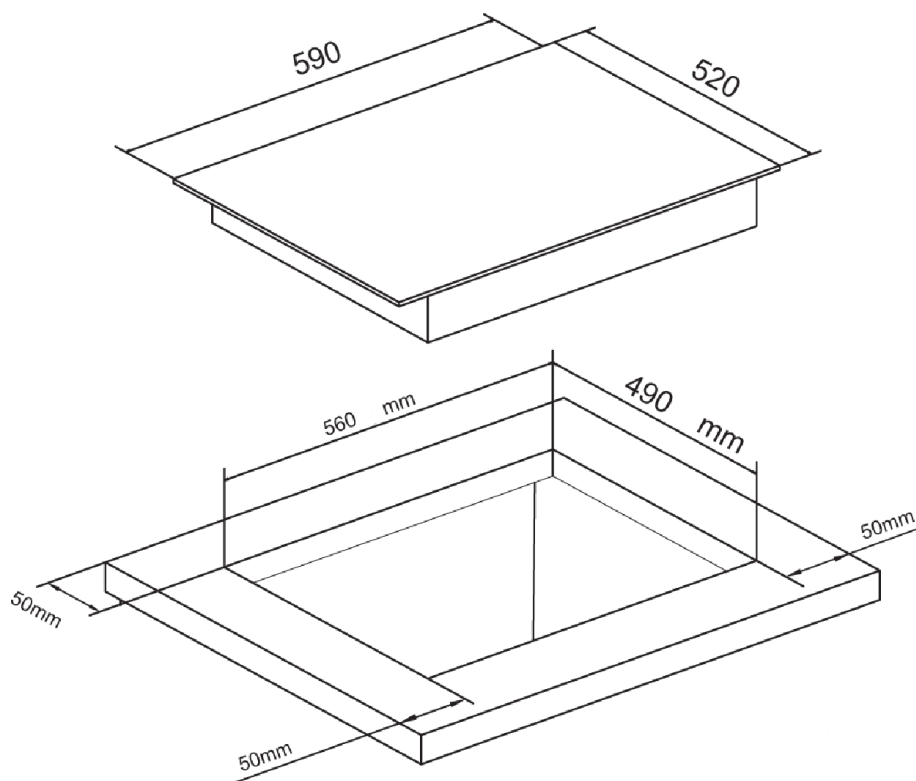

Code ECT60ICB

60cm Induction Cooktop

+ Technical Specifications All specifications and product sizes may be varied by the manufacturer without notice. Euro Appliances are not responsible for any errors or omissions. Pictures, specifications and dimensions are for illustration purposes only and cut outs for appliances should only be physical product measurements. All dimensions and information are for indicative use only. Please refer to all technical specifications in product booklet supplied with appliance, prior to installation.