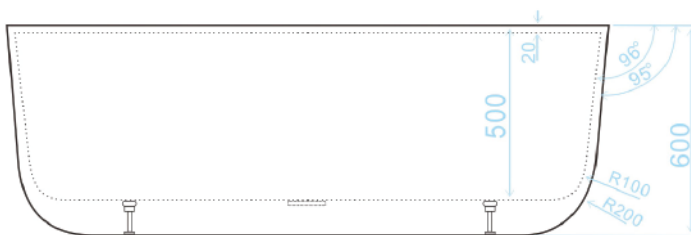

### SPECIFICATIONS:

Colour: WHITE

Material: Acrylic & Fibreglass

Type: Free-Standing

Overflow: Included

Pop-Up Waste: Included

This Bath is supplied with an overflow and Pop-Up Waste that is tied into the drain waste and is built concealed into the bathtub.

### Please Note:

All dimensions stated are nominal sizes. Variations may occur during manufacturing, and care should be taken to check sizing before installation as measurements/drawing specifications are a guide only and subject to change without notice.