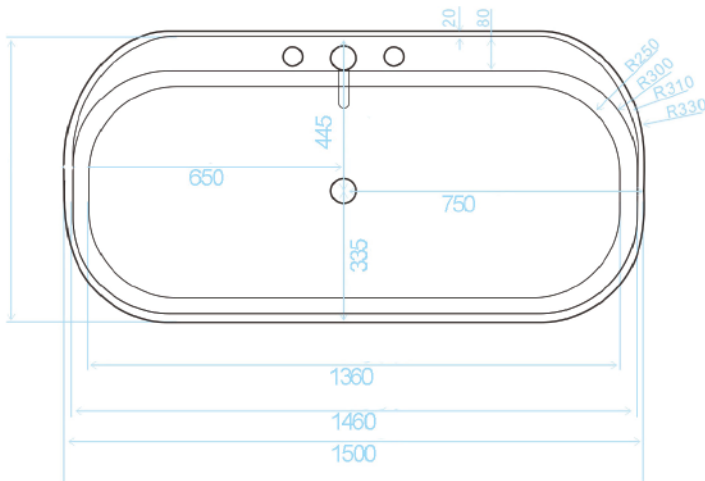

### SPECIFICATIONS:

Colour: WHITE

Material: Acrylic & Fibreglass

Type: Free-Standing

Overflow: Included

Pop-Up Waste: Included

This Bath is supplied with an overflow and Pop-Up Waste that is tied into the drain waste and is built concealed into the bathtub.

### Please Note:

All dimensions stated are nominal sizes. Variations may occur during manufacturing, and care should be taken to check sizing before installation as measurements/drawing specifications are a guide only and subject to change without notice.