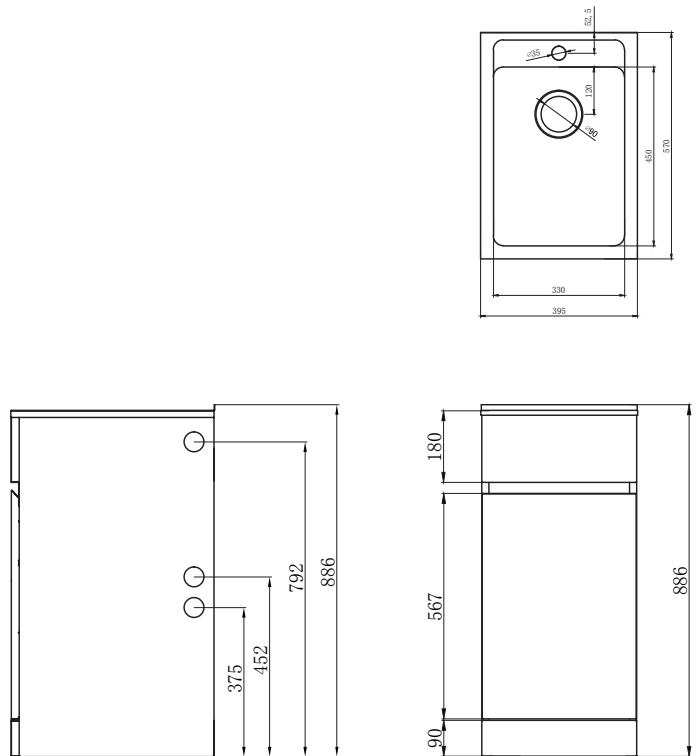

### Nugleam™ 35L Soft Close Laundry Unit

**Bowl:**

- / 35L bowl with centre taphole
- / 304 stainless steel bowl with 25mm internal corner radius
- / 90mm stainless steel basket waste

**Cabinet:**

- / 0.8mm galvanised steel white powder coated unit
- / Reversible soft close door with finger pull functionality, full overlay design and internal floor
- / Pre-punched washing machine hose holes to conceal washing machine drainage hose and taps

**Warranty:**

- Cabinet: 25 years
- Stainless steel bowl: 25 years
- Plug and waste: 1 year

**Overall Dimensions:**

395 W x 870 H x 570mm D

**Weight:**

27kg

**Product Codes:**

71S02 | Nugleam 35L Soft Close Laundry Unit

Disclaimer: All measurement are in millimetres and are solely for reference purposes. Colours have been reproduced with as much accuracy as possible. Any changes resulting from technical advance of design or colour may be made without prior notice. Tapware, accessories and appliances are for illustration purposes only. Further information on warranties is available at [www.everhard.com.au](http://www.everhard.com.au)