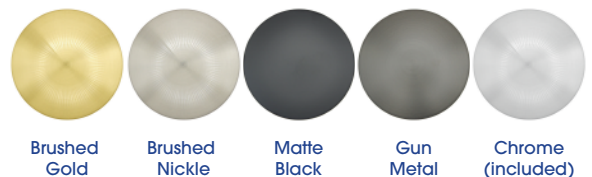

RIO 170CM

Back to Wall - Freestanding

Product Code: RIOB170WH

Proudly 100%
WEST AUSTRALIAN
OWNED & OPERATED

SPECIFICATIONS:

Colour: WHITE

Material: Acrylic & Fibreglass

Type: Back To Wall - Free-Standing

Overflow: Included

Pop-Up Waste: Included

This Bath is supplied with an overflow and Pop-Up Waste that is tied into the drain waste and is built concealed into the bathtub.

Matching Pop-Up Waste Tops/Overflows Colours