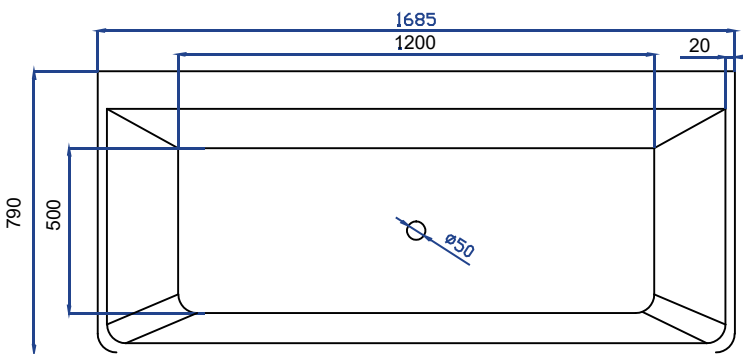

RIO 170CM

Back to Wall - Freestanding

Product Code: RIOB170WH

Proudly 100%
WEST AUSTRALIAN
OWNED & OPERATED

SPECIFICATIONS:

Colour: WHITE

Material: Acrylic & Fibreglass

Type: Back To Wall - Free-Standing

Overflow: Included

Pop-Up Waste: Included

This Bath is supplied with an overflow and Pop-Up Waste that is tied into the drain waste and is built concealed into the bathtub.

Matching Pop-Up Waste Tops/Overflows Colours

Please Note:

All dimensions stated are nominal sizes. Variations may occur during manufacturing, and care should be taken to check sizing before installation as measurements/drawing specifications are a guide only and subject to change without notice.