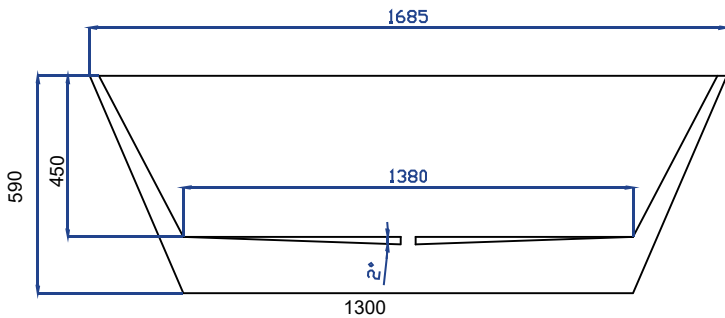

RIO 170CM

Back to Wall - Freestanding

Product Code: RIOB170WH

Proudly 100%
WEST AUSTRALIAN
OWNED & OPERATED

SPECIFICATIONS:

Colour: WHITE

Material: Acrylic & Fibreglass

Type: Back To Wall - Free-Standing

Overflow: Included

Pop-Up Waste: Included

This Bath is supplied with an overflow and Pop-Up Waste that is tied into the drain waste and is built concealed into the bathtub.

Matching Pop-Up Waste Tops/Overflows Colours