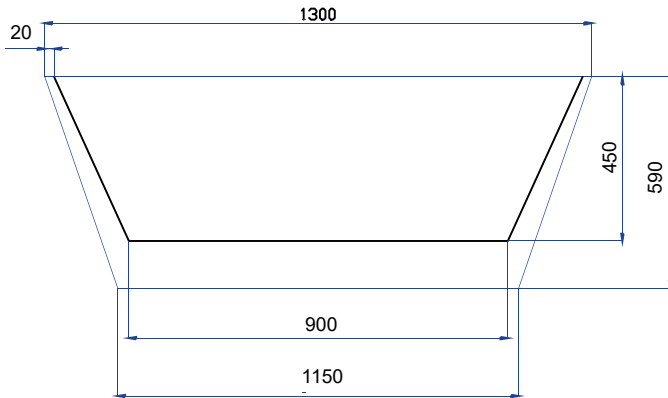

### SPECIFICATIONS:

Colour: WHITE

Material: Acrylic & Fibreglass

Type: Free-Standing

Overflow: Included

Pop-Up Waste: Included

This Bath is supplied with an overflow and Pop-Up Waste that is tied into the drain waste and is built concealed into the bathtub.