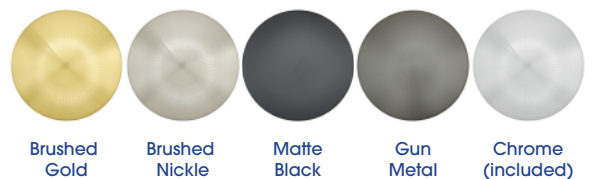

### SPECIFICATIONS:

Colour: WHITE

Material: Acrylic & Fibreglass

Type: Free-Standing

Overflow: Included

Pop-Up Waste: Included

This Bath is supplied with an overflow and Pop-Up Waste that is tied into the drain waste and is built concealed into the bathtub.

Matching Pop-Up Waste Tops/Overflows Colours