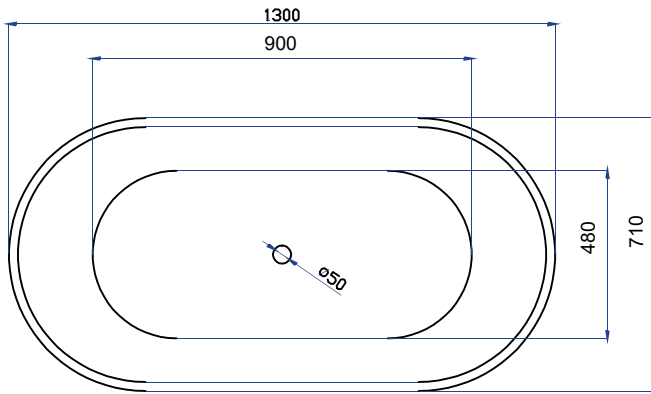

### SPECIFICATIONS:

Colour: WHITE

Material: Acrylic & Fibreglass

Type: Free-Standing

Overflow: Included

Pop-Up Waste: Included

This Bath is supplied with an overflow and Pop-Up Waste that is tied into the drain waste and is built concealed into the bathtub.